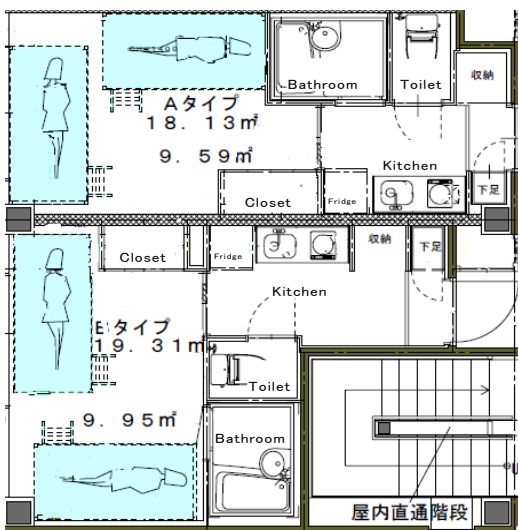

**NAGANUMA SCHOOL
MUSASHI-KOSUGI HOUSE
(Female student ONLY)**

Built in 2011

Resident Assistant

Free Wi-Fi

Furnished

15 min walk to Musashikosugi Stn.

45 min to School

Monthly Rent: ¥42,000

- **Management fee, Utilities and Wi-Fi are included!!**
- **Double-occupancy room (18 m²) : ¥42,000/person/month**
- **Kitchen, Bathroom, Air conditioner, Loft bed, Desks, Chairs, Closet, Refrigerator**
- **Multi-purpose Lounge (for a party too!)**
- **Laundry Room (24/7)**
- **3 min walk to the nearest convenience store and supermarket.**